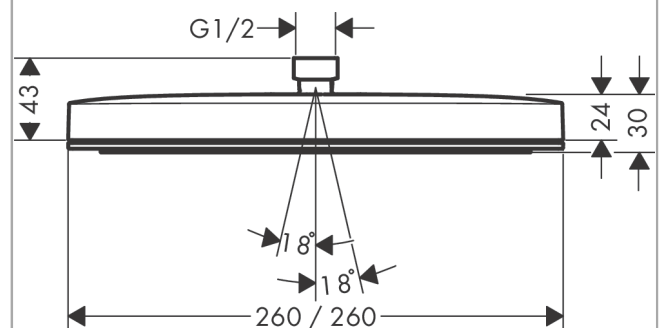

Pulsify E

Overhead shower 260 1jet

Finish: **Brushed Bronze** Article Number: **24330140**

Description

product features

- shower head size: 260 x 260 mm
- spray type: PowderRain
- Fast Drain empties the overhead shower from an angle of 10°
- material spray disc: plastic
- spray disc surface: graphite
- maximum flow rate at 3 bar: 11,7 l/min
- flow rate PowderRain spray (at 3 bar): 11,7 l/min
- function from: 7,6 l/min
- minimum flow pressure: 0,9 bar
- installation: ceiling or wall
- connection thread G ½
- suitable for continuous flow water heaters

Technology

Design awards

Product image

Scale drawing

Flowchart

Pulsify E
Overhead shower 260 1jet
 Finish: **Brushed Bronze** Article Number: **24330140**

Exploded Drawing

Year of production: >04/23

Pulsify E

Overhead shower 260 1jet

Finish: **Brushed Bronze** Article Number: **24330140**

Spare part list

Year of production: >04/23

Pos.	Description	Article Number	PC	PU
1	lock washer	98942140	98	1
2	filter packing	94246000	1	1