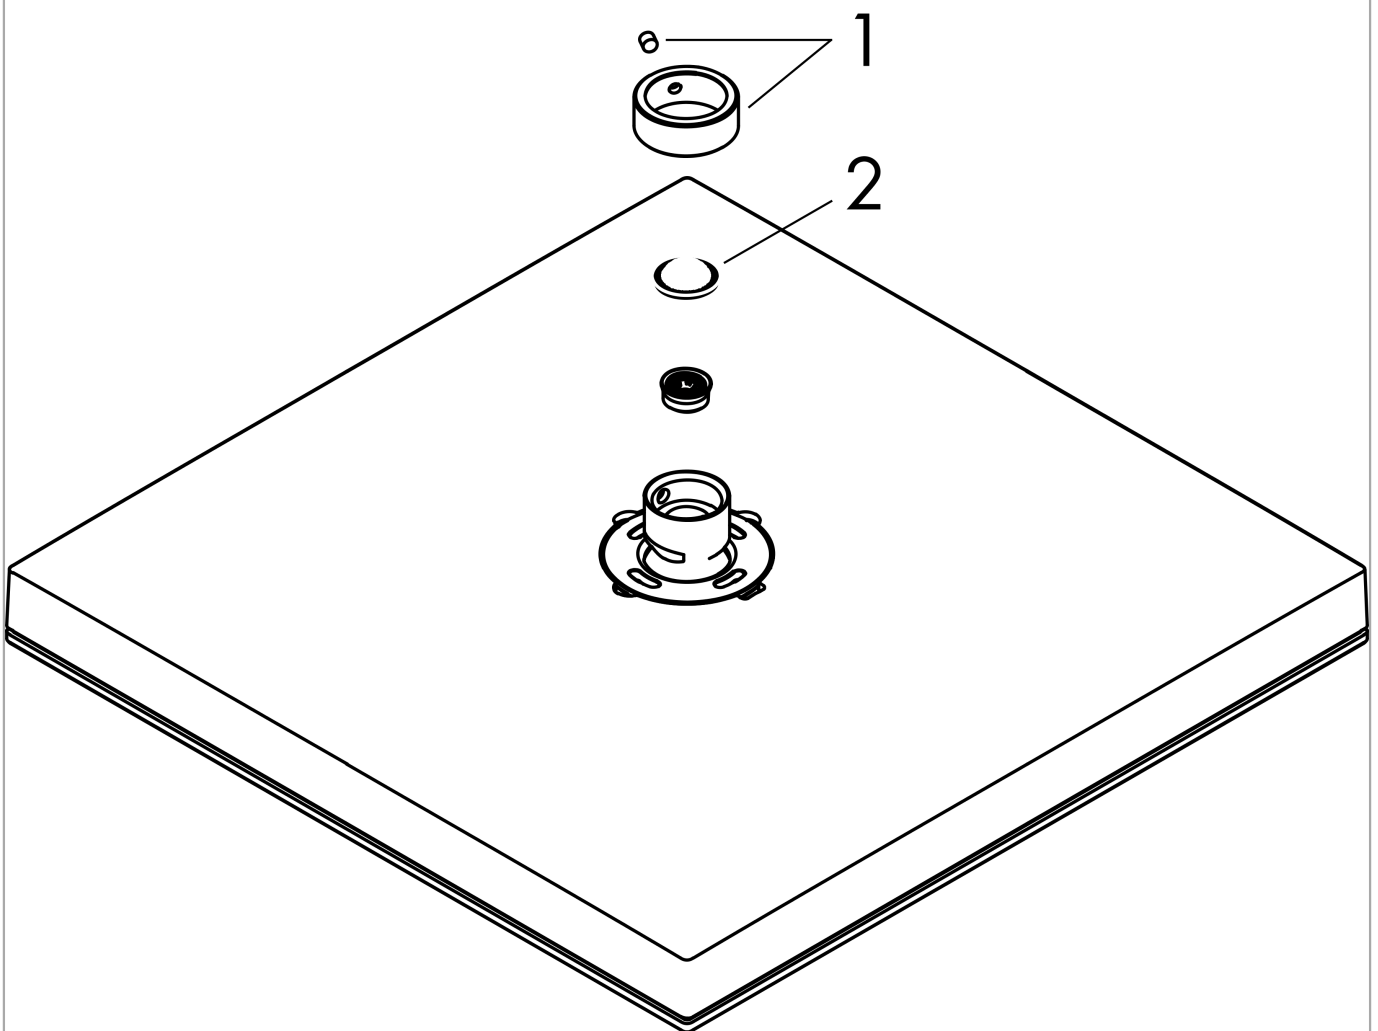

Pulsify E

Overhead shower 260 1jet

Finish: **Brushed Bronze** Article Number: **24330140**

Description

product features

- shower head size: 260 x 260 mm
- spray type: PowderRain
- Fast Drain empties the overhead shower from an angle of 10°
- material spray disc: plastic
- spray disc surface: graphite
- maximum flow rate at 3 bar: 11,7 l/min
- flow rate PowderRain spray (at 3 bar): 11,7 l/min
- function from: 7,6 l/min
- minimum flow pressure: 0,9 bar
- installation: ceiling or wall
- connection thread G ½
- suitable for continuous flow water heaters

Technology

Design awards

Product image

Scale drawing

Flowchart

Pulsify E
Overhead shower 260 1jet
 Finish: **Brushed Bronze** Article Number: **24330140**

Exploded Drawing

Year of production: >04/23

Pulsify E

Overhead shower 260 1jet

Finish: **Brushed Bronze** Article Number: **24330140**

Spare part list

Year of production: >04/23

Pos.	Description	Article Number	PC	PU
1	lock washer	98942140	98	1
2	filter packing	94246000	1	1