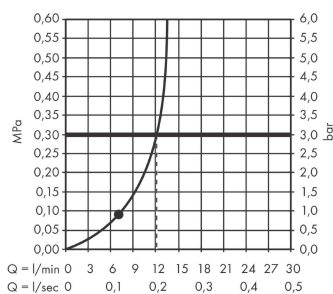

Pulsify E

Overhead shower 260 1jet

Finish: **Brushed Bronze** Article Number: **24330140**

Description

product features

- shower head size: 260 x 260 mm
- spray type: PowderRain
- Fast Drain empties the overhead shower from an angle of 10°
- material spray disc: plastic
- spray disc surface: graphite
- maximum flow rate at 3 bar: 11,7 l/min
- flow rate PowderRain spray (at 3 bar): 11,7 l/min
- function from: 7,6 l/min
- minimum flow pressure: 0,9 bar
- installation: ceiling or wall
- connection thread G ½
- suitable for continuous flow water heaters

Technology

Design awards

Product image

Scale drawing

Flowchart

Pulsify E
Overhead shower 260 1jet
 Finish: **Brushed Bronze** Article Number: **24330140**

Exploded Drawing

Year of production: >04/23