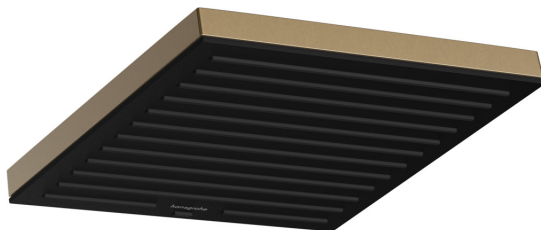

Pulsify E

Overhead shower 260 1jet

Finish: **Brushed Bronze** Article Number: **24330140**

Description

product features

- shower head size: 260 x 260 mm
- spray type: PowderRain
- Fast Drain empties the overhead shower from an angle of 10°
- material spray disc: plastic
- spray disc surface: graphite
- maximum flow rate at 3 bar: 11,7 l/min
- flow rate PowderRain spray (at 3 bar): 11,7 l/min
- function from: 7,6 l/min
- minimum flow pressure: 0,9 bar
- installation: ceiling or wall
- connection thread G ½
- suitable for continuous flow water heaters

Technology

Design awards

Product image

Scale drawing

Flowchart

Pulsify E
Overhead shower 260 1jet
 Finish: **Brushed Bronze** Article Number: **24330140**

Exploded Drawing

Year of production: >04/23

Pulsify E

Overhead shower 260 1jet

Finish: **Brushed Bronze** Article Number: **24330140**

Spare part list

Year of production: >04/23

Pos.	Description	Article Number	PC	PU
1	lock washer	98942140	98	1
2	filter packing	94246000	1	1